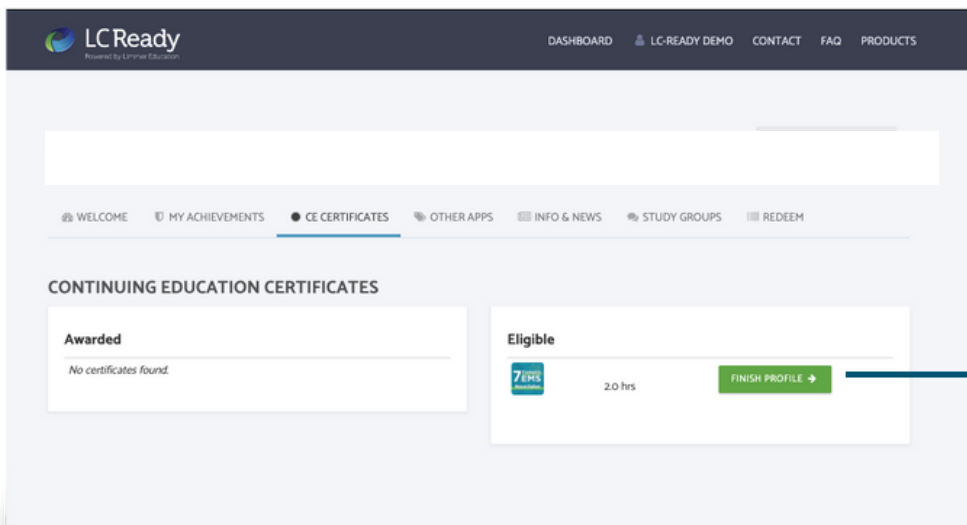

1. Purchase the CE version at [LC-Ready.com/CE](https://LC-Ready.com/CE)
2. Stream the podcast and take notes
3. Take the CE quiz
4. Pass the quiz and receive 1 hour of CAPCE approved CE.
5. Check the CE Certificate tab for your certificate