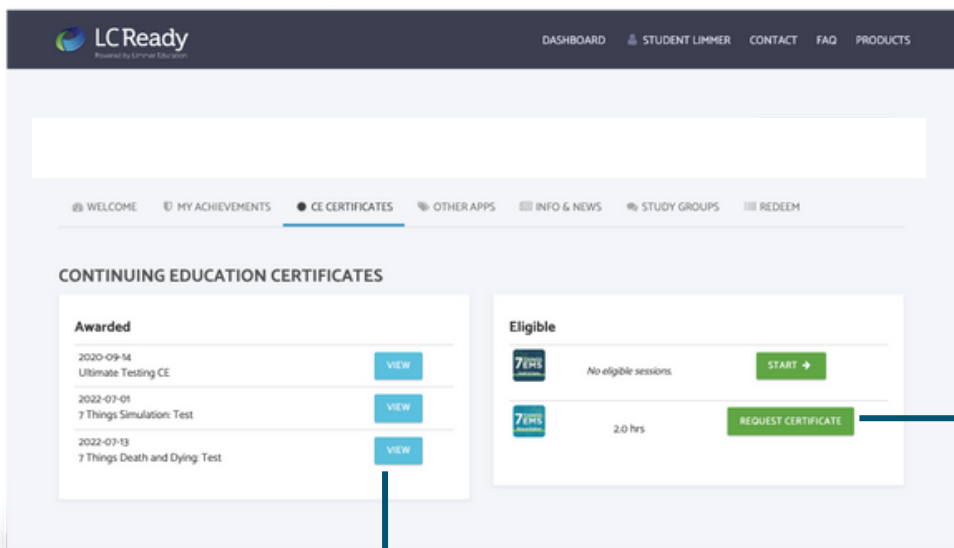

Click Request Certificate to send your information to CAPCE/NREMT in real-time and receive your certificate.

Click VIEW to download your certificate.